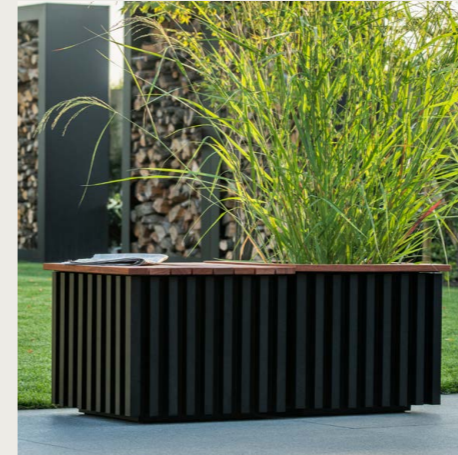

Armonía en su jardín

No solo su espacio vital exterior y su casa comparten su aspecto arquitectónico. Con nuestros elementos de jardín, podrá extender fácilmente ese aspecto a todo su entorno exterior.

MODULO

Linarte Modulo es un elemento de jardín versátil. Sirve de almacenaje y jardinera a medida, pero también es un banco de jardín al mismo tiempo. Personaliza fácilmente el Linarte Modulo para adaptarlo a tus necesidades.